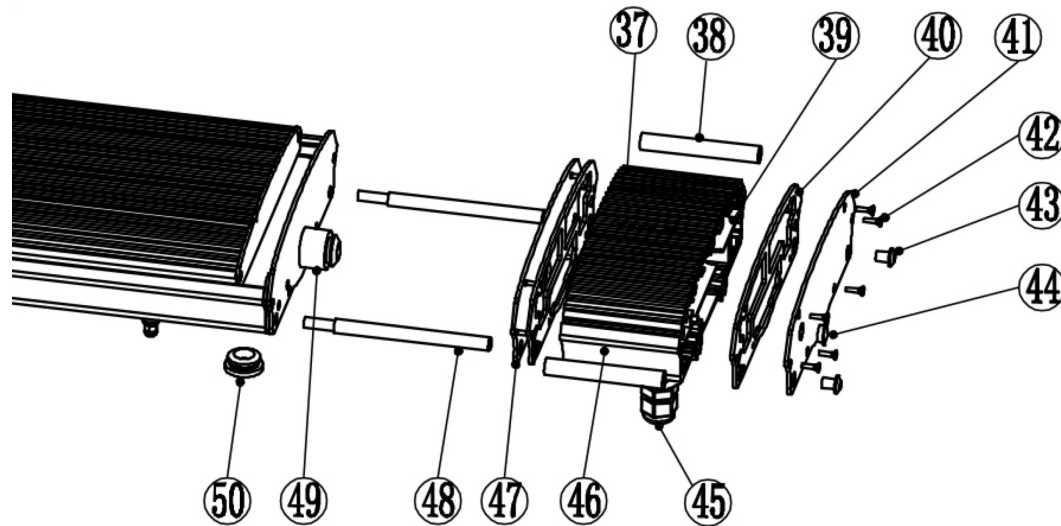

eRADusa

No.	Name	Qty
1	Side Plate – Left	1
2	Rubber Gasket	2
3	Spacer Block	1
4	Main Extrusion	1
5	Heating Rods	3
6	Insulation Sleeve	2
7	Ceramic Fiber Blanket	1
8	Printed Circuit Board	1
9	Plug	1
10	Thermostat Switch	1
11	Side Plate – Right	1
12	Stainless Steel Nut	2
13	Stainless Steel Lock Washer	2
14	Stainless Steel Flat Washer	2
15	Stainless Steel Screw	2
16	Stainless Steel End-Cap Nut	6
17	Stainless Steel Lock Washer	10
18	Stainless Steel Jump Ring	6

No.	Name	Qty
19	Rubber Sleeve	6
20	Stainless Steel T Bolt	6
21	Stainless Steel Nut	4
22	Stainless Steel Lock Washer	10
23	Stainless Steel Flat Washer	20
24	Stainless Steel Adjustable Mounting Bracket	4
25	Mounting Expansion Screw	4
26	Stainless Steel Hex-Bolt	4
27	Stainless Steel Phillips Head Screw	4
28	Stainless Steel Wing Bolt	2
29	Sliding Mounting Bracket	2
30	Stainless Steel Flat Washer	4
31	Stainless Steel Lock Washer	4
32	Stainless Steel Nut	4
33	Rubber Sleeve	2
34	Stainless Steel Self-Tapping Screw	12
35	Side Plate	2
36	Ceramic Coated Radiant Panel	1

eRADusa

No.	Name	Qty
37	Ceramic Coated Control Panel	1
38	Insulation Sleeve	2
39	Control Circuit	1
40	Rubber Gasket	2
41	Side Plate – Right	1
42	Phillips Self-Tapping Screw	12
43	Pan Head Phillips Self-Tapping Screw	2
44	Manual Control Button Sleeve	1
45	Plug	1
46	Controller Extrusion	1
47	Side Plate – Left	1
48	Stainless Steel Guiding Rod	2
49	Wire Sleeve	1
50	Rubber Stopper	1