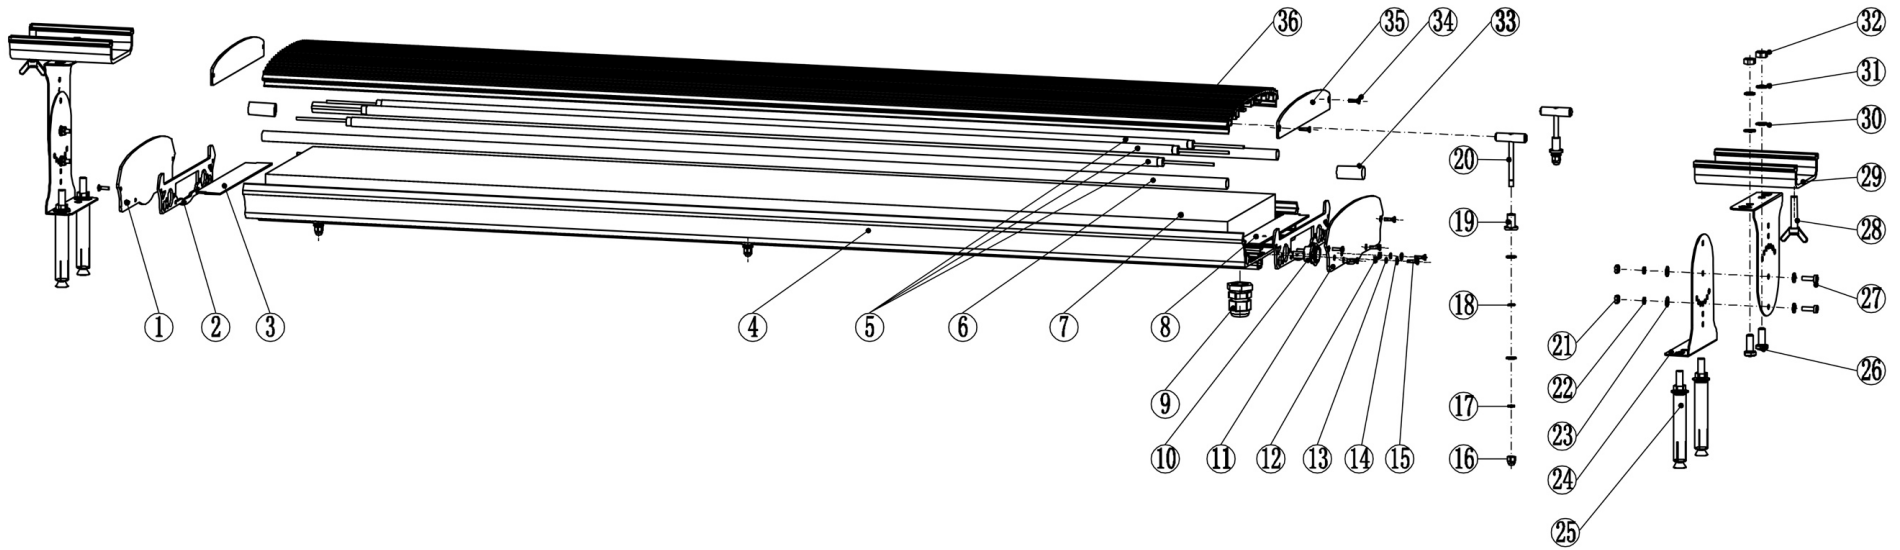

eRADusa

No.	Name	Qty
1	Side Plate – Left	1
2	Rubber Gasket	2
3	Spacer Block	1
4	Main Extrusion	1
5	Heating Rods	3
6	Insulation Sleeve	2
7	Ceramic Fiber Blanket	1
8	Printed Circuit Board	1
9	Plug	1
10	Thermostat Switch	1
11	Side Plate – Right	1
12	Stainless Steel Nut	2
13	Stainless Steel Lock Washer	2
14	Stainless Steel Flat Washer	2
15	Stainless Steel Screw	2
16	Stainless Steel End-Cap Nut	6
17	Stainless Steel Lock Washer	10
18	Stainless Steel Jump Ring	6

No.	Name	Qty
19	Rubber Sleeve	6
20	Stainless Steel T Bolt	6
21	Stainless Steel Nut	4
22	Stainless Steel Lock Washer	10
23	Stainless Steel Flat Washer	20
24	Stainless Steel Adjustable Mounting Bracket	4
25	Mounting Expansion Screw	4
26	Stainless Steel Hex-Bolt	4
27	Stainless Steel Phillips Head Screw	4
28	Stainless Steel Wing Bolt	2
29	Sliding Mounting Bracket	2
30	Stainless Steel Flat Washer	4
31	Stainless Steel Lock Washer	4
32	Stainless Steel Nut	4
33	Rubber Sleeve	2
34	Stainless Steel Self-Tapping Screw	12
35	Side Plate	2
36	Ceramic Coated Radiant Panel	1

eRADusa

No.	Name	Qty
37	Ceramic Coated Control Panel	1
38	Insulation Sleeve	2
39	Control Circuit	1
40	Rubber Gasket	2
41	Side Plate – Right	1
42	Phillips Self-Tapping Screw	12
43	Pan Head Phillips Self-Tapping Screw	2
44	Manual Control Button Sleeve	1
45	Plug	1
46	Controller Extrusion	1
47	Side Plate – Left	1
48	Stainless Steel Guiding Rod	2
49	Wire Sleeve	1
50	Rubber Stopper	1